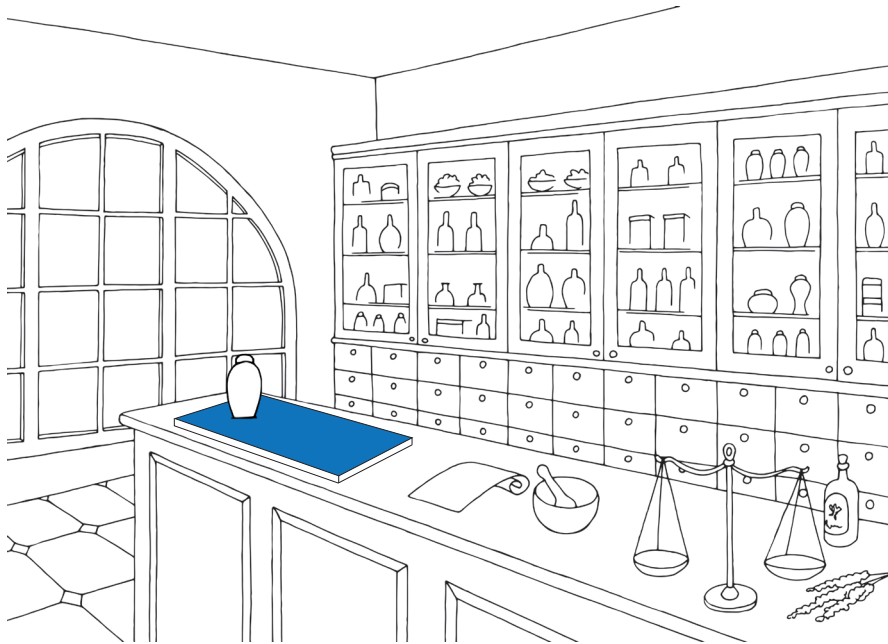

DeckLite™

LED Countertop Product Display Deck

Elevate your product's visibility with style and elegance.

The DeckLite™ LED product display is manufactured in the USA and is designed to attract maximum attention to your product. Customizable in a variety of shapes and sizes, DeckLite™ is a sleek, modern, and an affordable way to showcase your product and grab your customer's attention. It features full edge and backlighting and brilliant ultra-HD graphics to communicate your message while beautifully accentuating your product with style.

Dimensions	up to 24"x36"x0.25"
Power Supply	240VAC to 12V/3.0a
LED	50,000 hrs
Construction	Acrylic/Polycarbonate